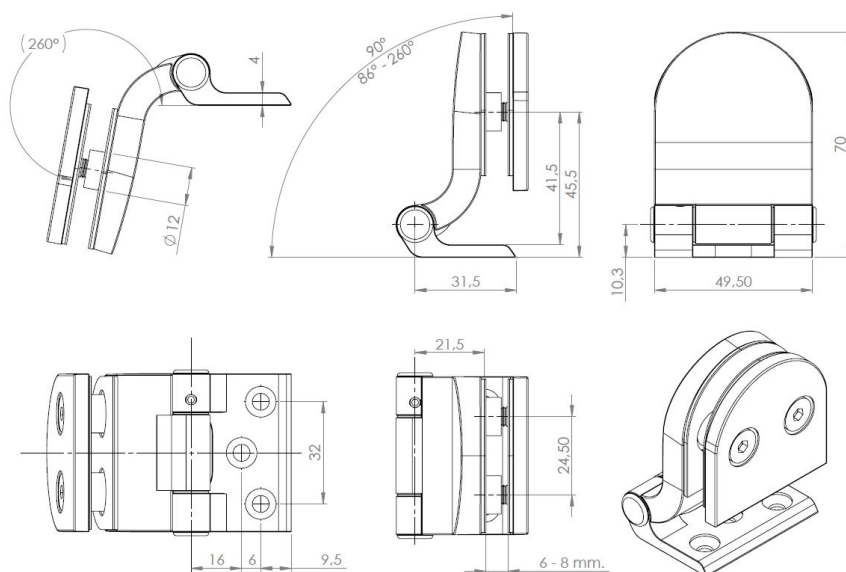

# PRODUCT SHEET

## Description:

Sauna Hinge F/Glass Doors, "Suomi", Chrome Pl, Bracket Mounting, Cranked, Zamak Material

## Item number:

15.25.061-0

Units	Box	Carton	HS Code	Barcode
Pcs.	1	80	8302100090	
				5704866061711